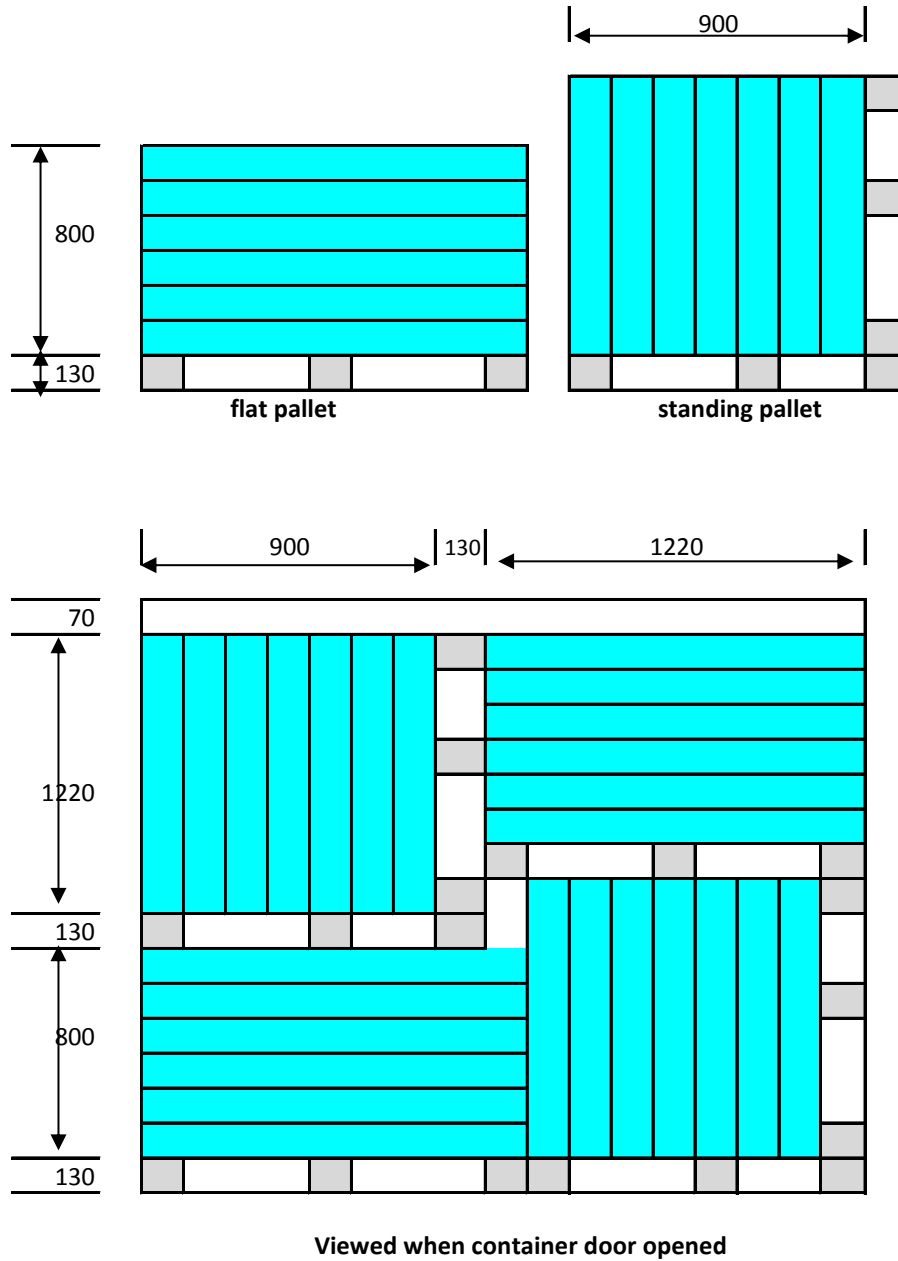

loading plan for 2440x1220mm bamboo panels

pallet size including pallet footings height of 130mm
loading capacity: 6800mm height of bamboo panels into 1x20' container